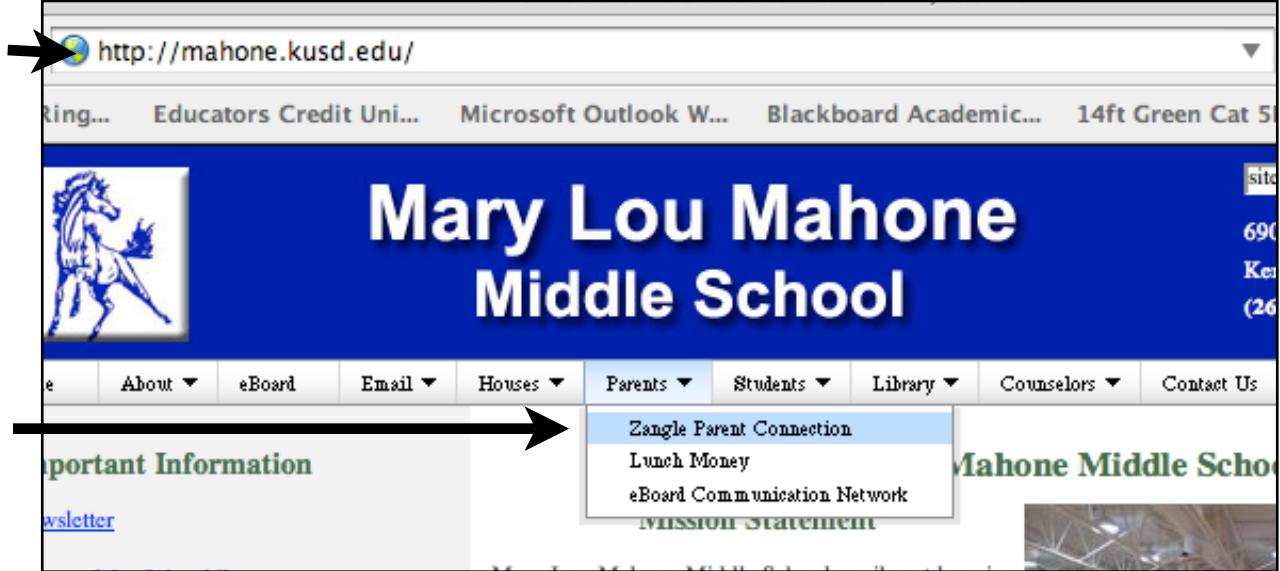

How to access Zangle Parent Connection from the Mahone Website!

1. Go to <http://mahone.kusd.edu>
2. Click on the Parent Tab, then click on **Zangle Parent Connection**

1.

2.

3. Enter student's PIN and Password, then click Logon