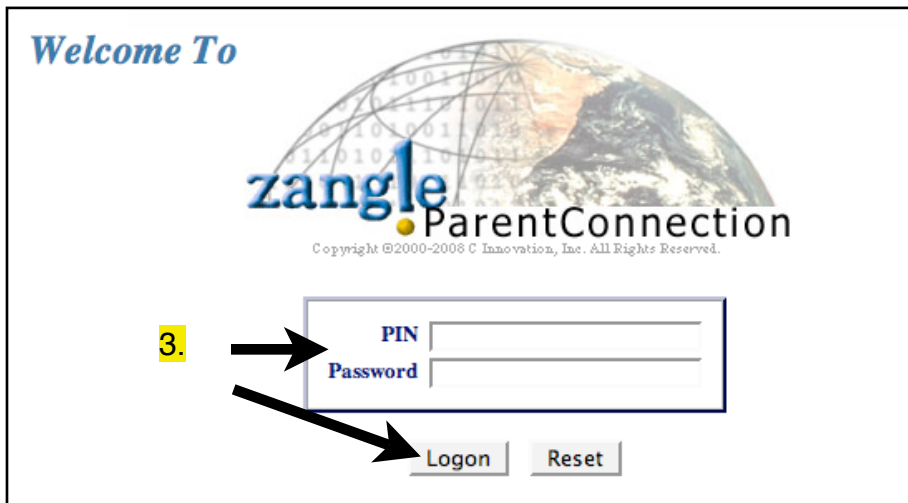

How to access Zangle Parent Connection from the Mahone Website!

1. Go to <http://mahone.kusd.edu>
2. Click on the Parent Tab, then click on **Zangle Parent Connection**

1.

2.

3. Enter student's PIN and Password, then click Logon